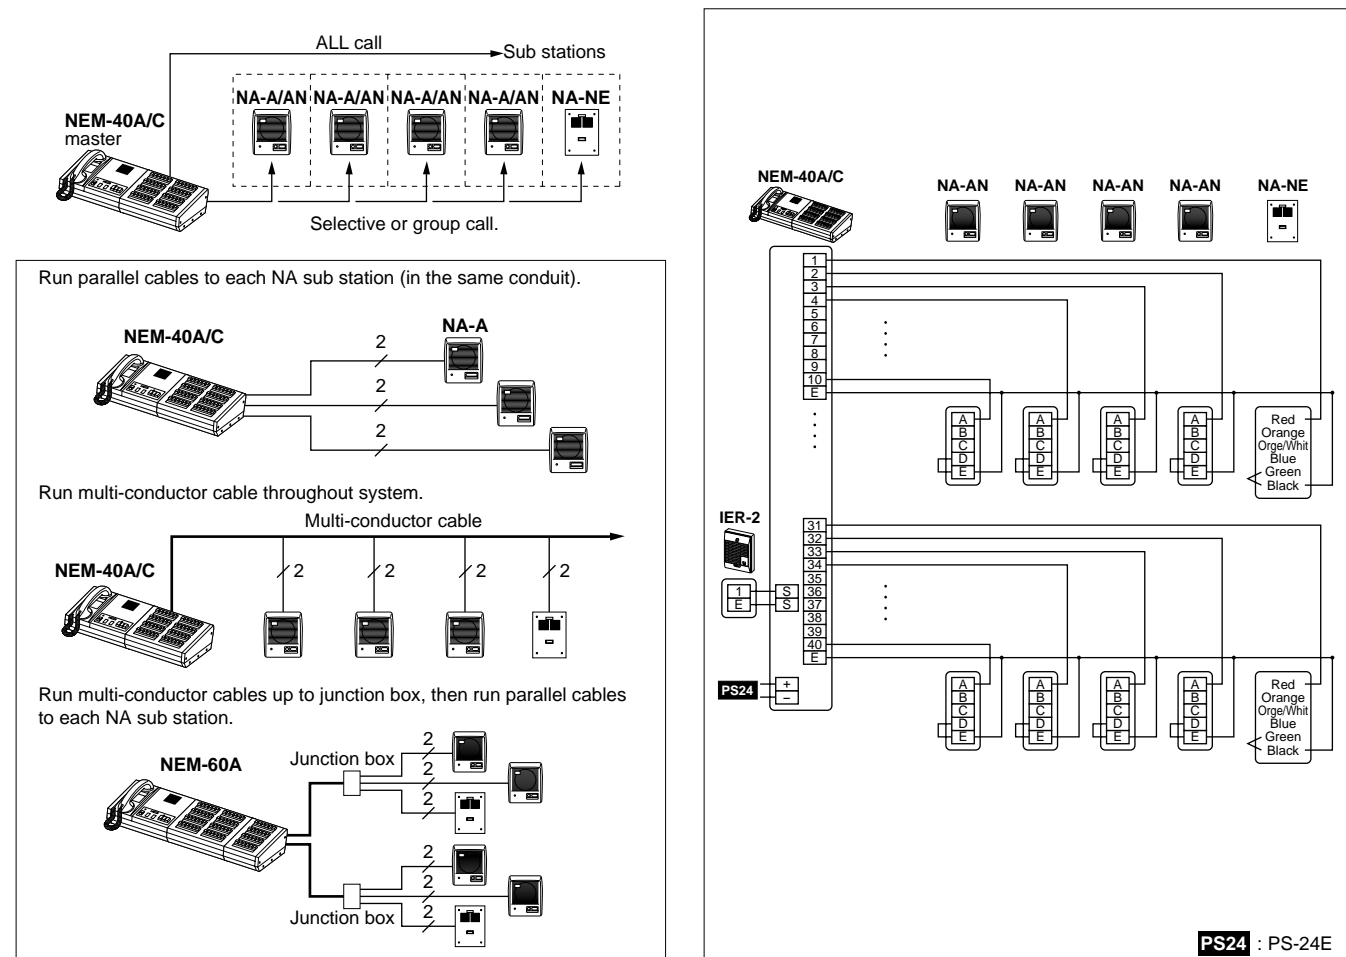

Options

NAR-6A Call button for NB-L, etc.

NB-U Music adaptor → P.89

NBR-7AS Bathroom pullcord

IER-2 Call extension → P.96

NEW-5 Dual-master call adaptor for NEM-n(A)/C (n=10,20,30,40) → P.89

Call switching device
NBJ-20, for NEM-10/C,20/C
NBJ-40, for NEM-30/C, 40/C
NBJ-20B, for NEM-10A/C, 20A/C
NBJ-40B, for NEM-30A/C, 40A/C → P.89
 For health care application → P.87

Communication network & wiring

System Components

Master stations

Capacity	Press-to-talk	Press-to-talk & Handset	Power supply
10-call	NEM-10/C	NEM-10A/C	One PS-24E
20-call	NEM-20/C	NEM-20A/C	
30-call	NEM-30/C	NEM-30A/C	
40-call	NEM-40/C	NEM-40A/C	
50-call	NEM-50	NEM-50A	AC plug in
60-call	NEM-60	NEM-60A	
70-call	NEM-70	NEM-70A	
80-call	NEM-80	NEM-80A	
90-call	NEM-90	NEM-90A	AC plug in
100-call	NEM-100	NEM-100A	
110-call	NEM-110	NEM-110A	
120-call	NEM-120	NEM-120A	