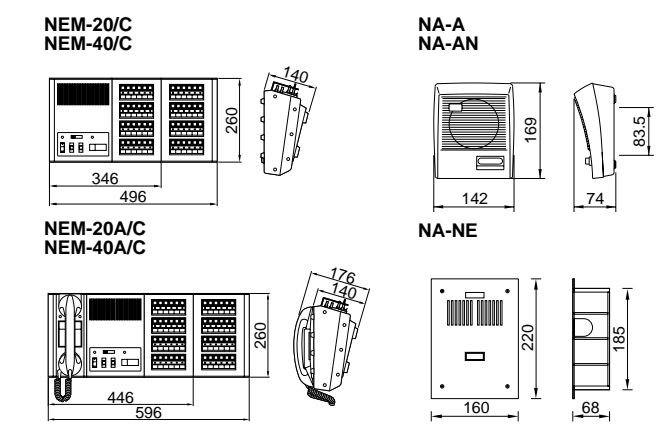

Specifications (NEM)

Power source	24V DC.
Consumption	1~40-call: 45W max. 2.5W standby. 41~80-call: 140W. 7.5W standby. 81~120-call: 180W max. 7.5W standby.
Power supply	PS-24E. AC plug in (50~120-call)
Communication	Sub calls in w/tone & LED, staying. Press a lit selector and press TALK to transmit, release to listen, or lift handset. Sub, upon selected, hears pretone and voice. Reply handsfree.
Output	500mW max., adjustable. All Call: w/ALL CALL switch (6W, 12W). Group call of 10 subs: w/TALK switch (3W).
Wiring	2 wires per sub, non-twisted (1 common + no. NA subs)
Distance	0.65mmø 0.8mmø
• NEM to NA subs	130m 200m

SCHOOL / DORMITORY / PARKING

SCHOOL / DORMITORY / PARKING