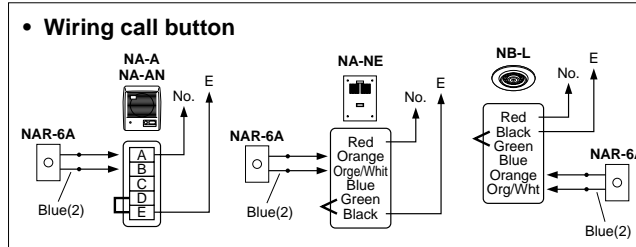

Options

NAR-6A Call button for NB-L, etc.

NB-U Music adaptor → P.89

NBR-7AS Bathroom pullcord

IER-2 Call extension → P.96

NEW-5 Dual-master call adaptor for NEM-n(A)/C (n=10,20,30,40) → P.89

Call switching device
NBJ-20, for NEM-10/C,20/C
NBJ-40, for NEM-30/C, 40/C
NBJ-20B, for NEM-10A/C, 20A/C
NBJ-40B, for NEM-30A/C, 40A/C → P.89
 For health care application → P.87

Communication network & wiring

System Components

Master stations

Capacity	Press-to-talk	Press-to-talk & Handset	Power supply
10-call	NEM-10/C	NEM-10A/C	One PS-24E
20-call	NEM-20/C	NEM-20A/C	
30-call	NEM-30/C	NEM-30A/C	
40-call	NEM-40/C	NEM-40A/C	
50-call	NEM-50	NEM-50A	AC plug in
60-call	NEM-60	NEM-60A	
70-call	NEM-70	NEM-70A	
80-call	NEM-80	NEM-80A	
90-call	NEM-90	NEM-90A	AC plug in
100-call	NEM-100	NEM-100A	
110-call	NEM-110	NEM-110A	
120-call	NEM-120	NEM-120A	