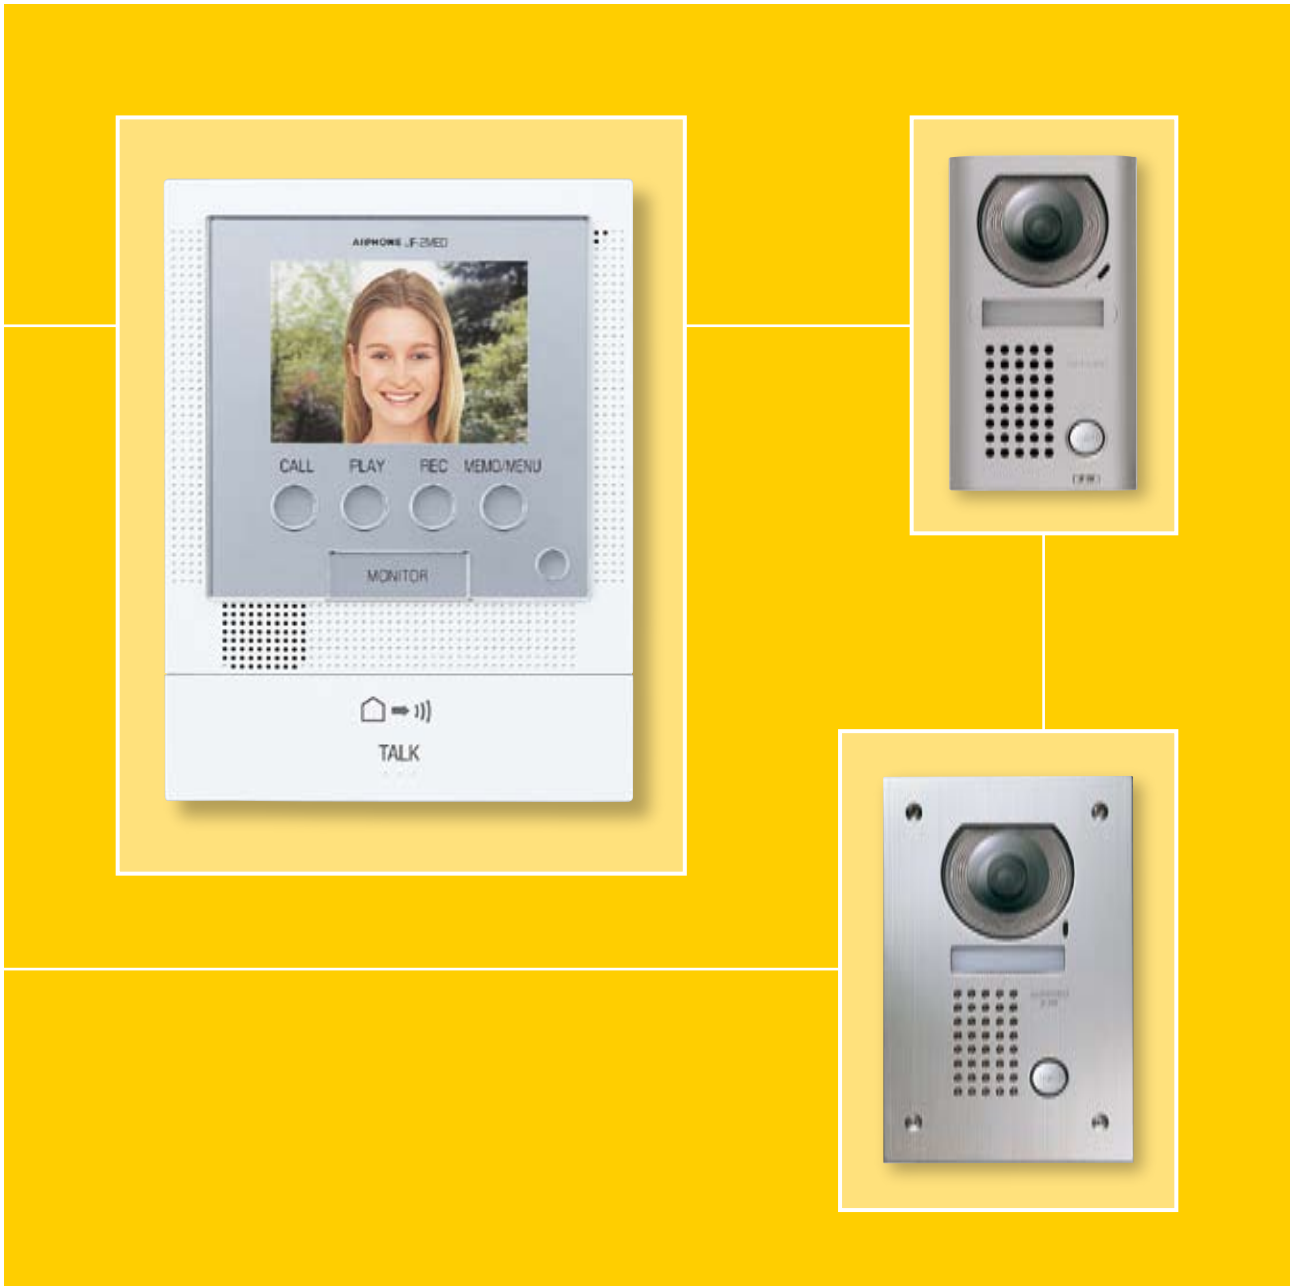

## JF Series

Video Sentry  
2 entry and 3 stations

**Compact Handsfree Colour  
Audio Video Entry Security Intercom**

## Features

- 2 video door station and up to three internal stations
- Clear crisp colour image with 90mm TFT colour LCD
- Handsfree communications
- Model JF2MED fitted with digital memory as standard
- Model JF2HD has access to picture memory
- All Call allows internal communications
- Choice of 3 door stations including vandal resistant flush and surface mount models
- White LED illumination for low light viewing
- NTSC composite video output
- Voice memo function
- 2 outgoing messages to door station.
- Option switch (requires additional wiring)

## Cables

1.00mm poly jacketed PE (polyethylene) (KBWIRE) insulation cable should be used. If PVC cable is used, maximum distance from door to farthest monitor is 30m. PVC cable must not be used underground.

## Specification

<b>Power Source</b>	18 volts DC 18VDC1300 Single Monitor PS1820 2 or 3 Monitors
<b>Video Monitor</b>	3 1/2" TFT Colour LCD
<b>Call-in</b>	Chime, Image and Audio
<b>Night viewing</b>	White light projected up to 30cm from camera. Background scene beyond 30cm cannot be seen.
<b>Door Release</b>	12v AC/DC 500mA contact rating
<b>Wiring</b>	2 parallel wires to door 4 wires in loop between rooms
<b>Distance</b>	1.00mm dia PE
Door to master	100m
Master to farthest sub	100m
Master station to Power supply	10m