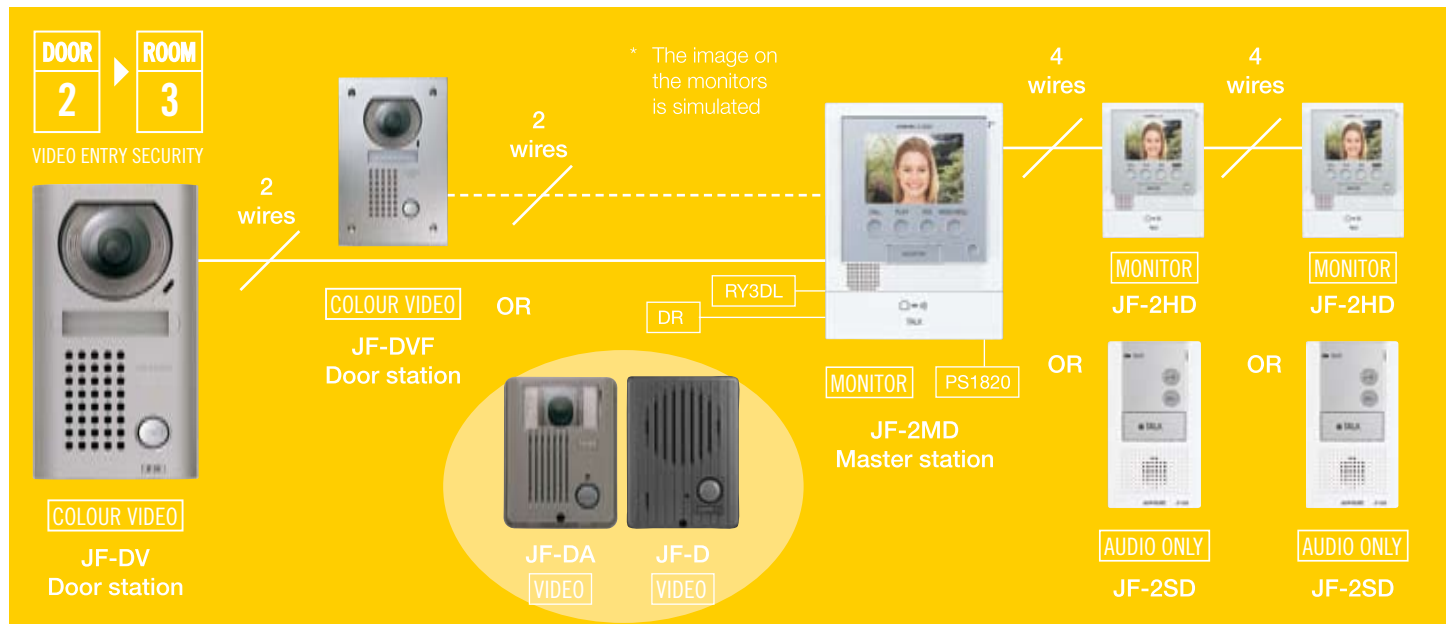

## JF Series

Video Sentry  
2 entry and 3 stations

**Compact Handsfree Colour  
Audio Video Entry Security Intercom**

## Features

- 2 video door station and up to three internal stations
- Clear crisp colour image with 90mm TFT colour LCD
- Handsfree communications
- Model JF2MED fitted with digital memory as standard
- Model JF2HD has access to picture memory
- All Call allows internal communications
- Choice of 3 door stations including vandal resistant flush and surface mount models
- White LED illumination for low light viewing
- NTSC composite video output
- Voice memo function
- 2 outgoing messages to door station.
- Option switch (requires additional wiring)

## Cables

1.00mm poly jacketed PE (polyethylene) (KBWIRE) insulation cable should be used. If PVC cable is used, maximum distance from door to farthest monitor is 30m. PVC cable must not be used underground.

## Specification

<b>Power Source</b>	18 volts DC 18VDC1300 Single Monitor PS1820 2 or 3 Monitors
<b>Video Monitor</b>	3 1/2" TFT Colour LCD
<b>Call-in</b>	Chime, Image and Audio
<b>Night viewing</b>	White light projected up to 30cm from camera. Background scene beyond 30cm cannot be seen.
<b>Door Release</b>	12v AC/DC 500mA contact rating
<b>Wiring</b>	2 parallel wires to door 4 wires in loop between rooms
<b>Distance</b>	1.00mm dia PE
Door to master	100m
Master to farthest sub	100m
Master station to Power supply	10m