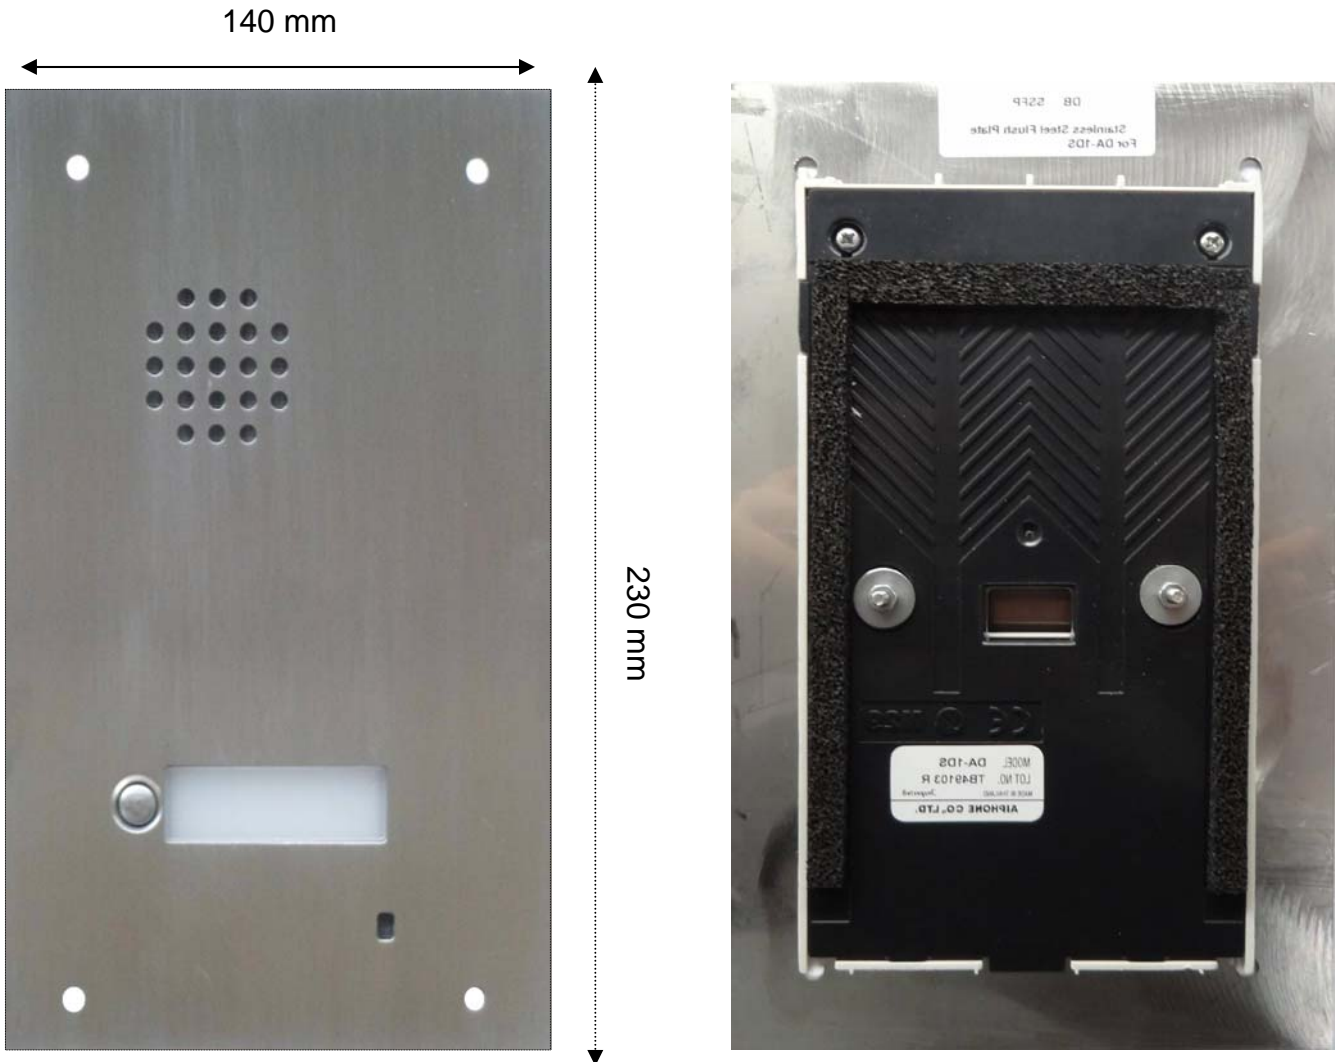

Compliments Aiphone door stations.

Stainless steel flush mount plates offer a stylish solution to access control and recess perfectly into stone or brick pillars.

Custom made to suit and feature the ultimate in vandal resistance.

- Part number: **DBSSFP**
- Vertical mounting plate
- Suits Aiphone DAIDS door station.
- Suits Aiphone GF – 2B wall box.
(L = 200, W = 110, D = 44)
- Security screws and tamper tool provided.