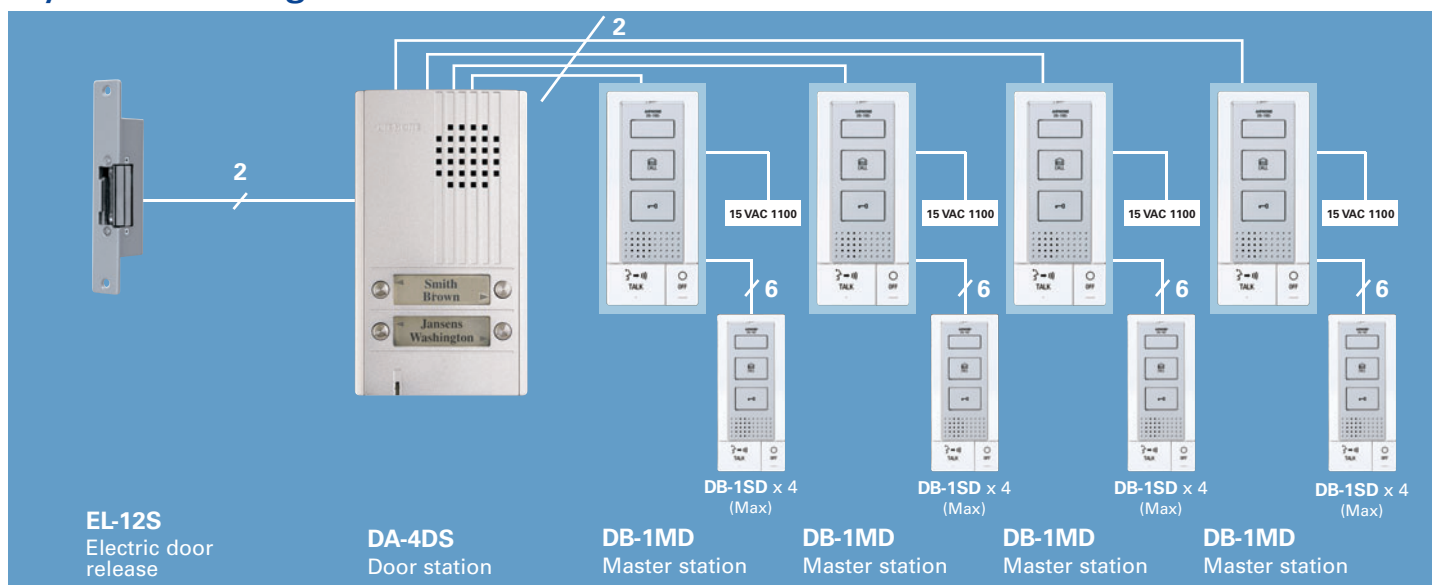

DB-2DS/DB-4DS

Two-wire Electric Lock
Multi-unit Door Phone

**Door Phone to
Accommodate up to 4 Residences**

Multi-unit Door Phone

System Configuration

Features

- Connect up to 4 additional sub stations per DB-1MD.
- Connect Electric Door Release with two wires from door station. Requires no extra power supply for door release. An AC operated door strike is required.
- Existing doorbell or chime wires can be utilised (disconnect from transformer).
- Internal stations are equipped with Door Release and one Function button to turn on entrance light, etc.
- Optional call extension sounder.
- Chime tone calling.
- All call per apartment (cannot call apartment-apartment).

Specifications

Power Source	AC 15V, supplied from Power Supply.		
Power Supply	Requires 15 V AC 1100mA power supply. (1ps per 2 units)		
Calling	Electronic tone.		
Communication	Approx. 1 min. AUTOMATIC (Hands-Free); to activate, momentarily press TALK button. MANUAL (Press-to-talk/Release-to-listen); to activate, press TALK button for 1 sec. or more.		
Talk path	Single talk channel, with privacy.		
Weight	DB-1MD / DB-1SD: approximately 370 g. DA-4DS: approximately 270 g.		
Wiring	2 wires, polarised from door to each DA-1MD. 6 wires, polarised DB-1MD - DB-1SD.		
Distance			
Diameter	0.6 mm	0.8 mm	1.0 mm
From door to master station	110 m	200 m	310 m
Master station to Power supply	55 m	100 m	155 m
From master to furthest sub	100m	100 m	100 m