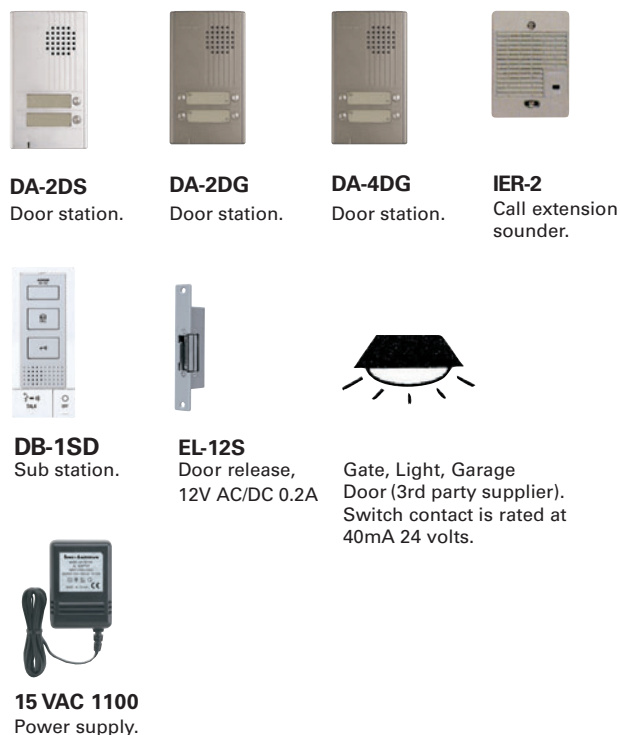

Ver: AH130

Your local Aiphone reseller: