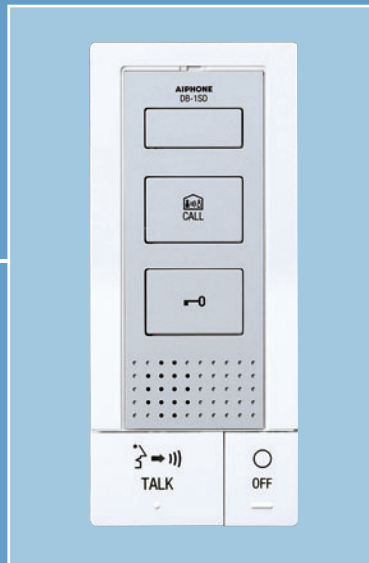

DB-2DS/DB-4DS

Two-wire Electric Lock
Multi-unit Door Phone

**Door Phone to
Accommodate up to 4 Residences**

Multi-unit Door Phone

System Configuration

Features

- Connect up to 4 additional sub stations per DB-1MD.
- Connect Electric Door Release with two wires from door station. Requires no extra power supply for door release. An AC operated door strike is required.
- Existing doorbell or chime wires can be utilised (disconnect from transformer).
- Internal stations are equipped with Door Release and one Function button to turn on entrance light, etc.
- Optional call extension sounder.
- Chime tone calling.
- All call per apartment (cannot call apartment-apartment).

Specifications

Power Source	AC 15V, supplied from Power Supply.		
Power Supply	Requires 15 V AC 1100mA power supply. (1ps per 2 units)		
Calling	Electronic tone.		
Communication	Approx. 1 min. AUTOMATIC (Hands-Free); to activate, momentarily press TALK button. MANUAL (Press-to-talk/Release-to-listen); to activate, press TALK button for 1 sec. or more.		
Talk path	Single talk channel, with privacy.		
Weight	DB-1MD / DB-1SD: approximately 370 g. DA-4DS: approximately 270 g.		
Wiring	2 wires, polarised from door to each DA-1MD. 6 wires, polarised DB-1MD - DB-1SD.		
Distance			
Diameter	0.6 mm	0.8 mm	1.0 mm
From door to master station	110 m	200 m	310 m
Master station to Power supply	55 m	100 m	155 m
From master to furthest sub	100m	100 m	100 m