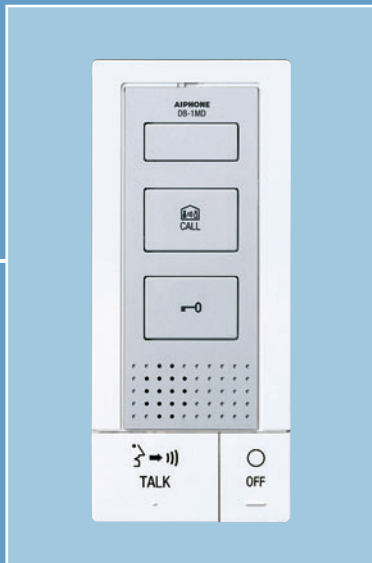

DB-2DS/DB-4DS

Two-wire Electric Lock
Multi-unit Door Phone

**Door Phone to
Accommodate up to 4 Residences**

Multi-unit Door Phone

System Configuration

Features

- Connect up to 4 additional sub stations per DB-1MD.
- Connect Electric Door Release with two wires from door station. Requires no extra power supply for door release. An AC operated door strike is required.
- Existing doorbell or chime wires can be utilised (disconnect from transformer).
- Internal stations are equipped with Door Release and one Function button to turn on entrance light, etc.
- Optional call extension sounder.
- Chime tone calling.
- All call per apartment (cannot call apartment-apartment).

Specifications

Power Source	AC 15V, supplied from Power Supply.		
Power Supply	Requires 15 V AC 1100mA power supply. (1ps per 2 units)		
Calling	Electronic tone.		
Communication	Approx. 1 min. AUTOMATIC (Hands-Free); to activate, momentarily press TALK button. MANUAL (Press-to-talk/Release-to-listen); to activate, press TALK button for 1 sec. or more.		
Talk path	Single talk channel, with privacy.		
Weight	DB-1MD / DB-1SD: approximately 370 g. DA-4DS: approximately 270 g.		
Wiring	2 wires, polarised from door to each DA-1MD. 6 wires, polarised DB-1MD - DB-1SD.		
Distance			
Diameter	0.6 mm	0.8 mm	1.0 mm
From door to master station	110 m	200 m	310 m
Master station to Power supply	55 m	100 m	155 m
From master to furthest sub	100m	100 m	100 m