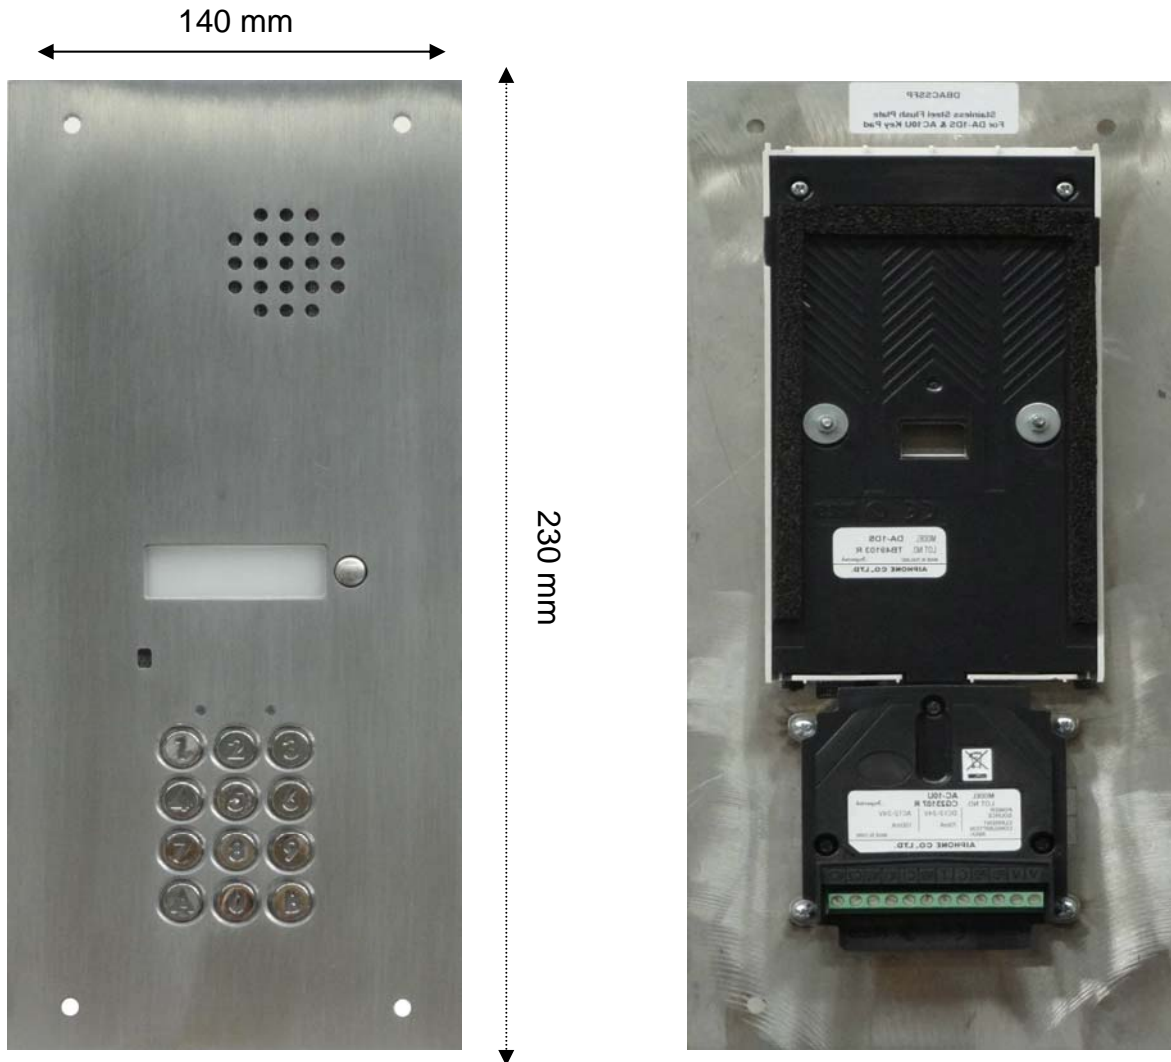

Compliments Aiphone door stations and AC series keypad range. Stainless steel flush mount plates offer a stylish solution to access control and recess perfectly into stone or brick pillars. Custom made to suit and feature the ultimate in vandal resistance.

- Part number: **DBACSSFP**
- Vertical mounting plate
- Suits Aiphone DAIDS door station and AC10U Keypad.
- Suits Aiphone GF – 3B wall box.
(L = 295, W = 110, D = 44)
- Security screws and tamper tool provided.